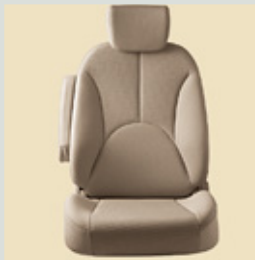

GLS BEIGE INTERIOR

**Power Controls**

Make your Accent GLS even more comfortable with the available power controls, including power windows with driver's auto-down, heated side mirrors and power door locks.

**Rear Center Armrest**

Back-seat passengers will feel more like invited guests. The hospitably designed rear seats include a center armrest with dual cupholders, making everyone feel right at home.

**Audio System**

Go ahead. Crank up your favorite song with this powerful 172-watt AM/FM/CD audio system. Notably complete with an equalizer and six speakers, your ears will never be happier.

**8-Way Adjustable Driver Seat**

Talk about an over-achiever. The Accent's ergonomically designed driver's seat gives you eight different ways to find the perfect position for your legs, back and shoulders.

Yes, the new Accent is technically a compact sedan. You just won't believe it when you're inside. This Accent has the most total interior volume for a sedan in its class. And with its contemporary, two-tone interior, top-notch standard features and comfortable, flexible seating with plenty of leg room for all, you may even find it a little indulgent. Now that's a nice surprise.